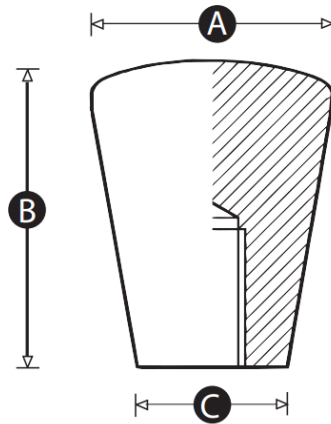

G22FPK Female Taper Knob

Features

- These conical knobs are ideal for use as a handle grip at the end of a plain shaft, offering a comfortable and secure grip

Material

- Body: Duroplast, gloss black finish
- Thread: Moulded thread

Part No.	A	B	C	Thread Size
G22FPK-812T	22	30	12	M6
G22FPK-814Q				M8
G22FPK-825Q	28	35	18	M8
G22FPK-822P				M10
G22FPK-833P	35	44	22	M10
G22FPK-836Q				M12